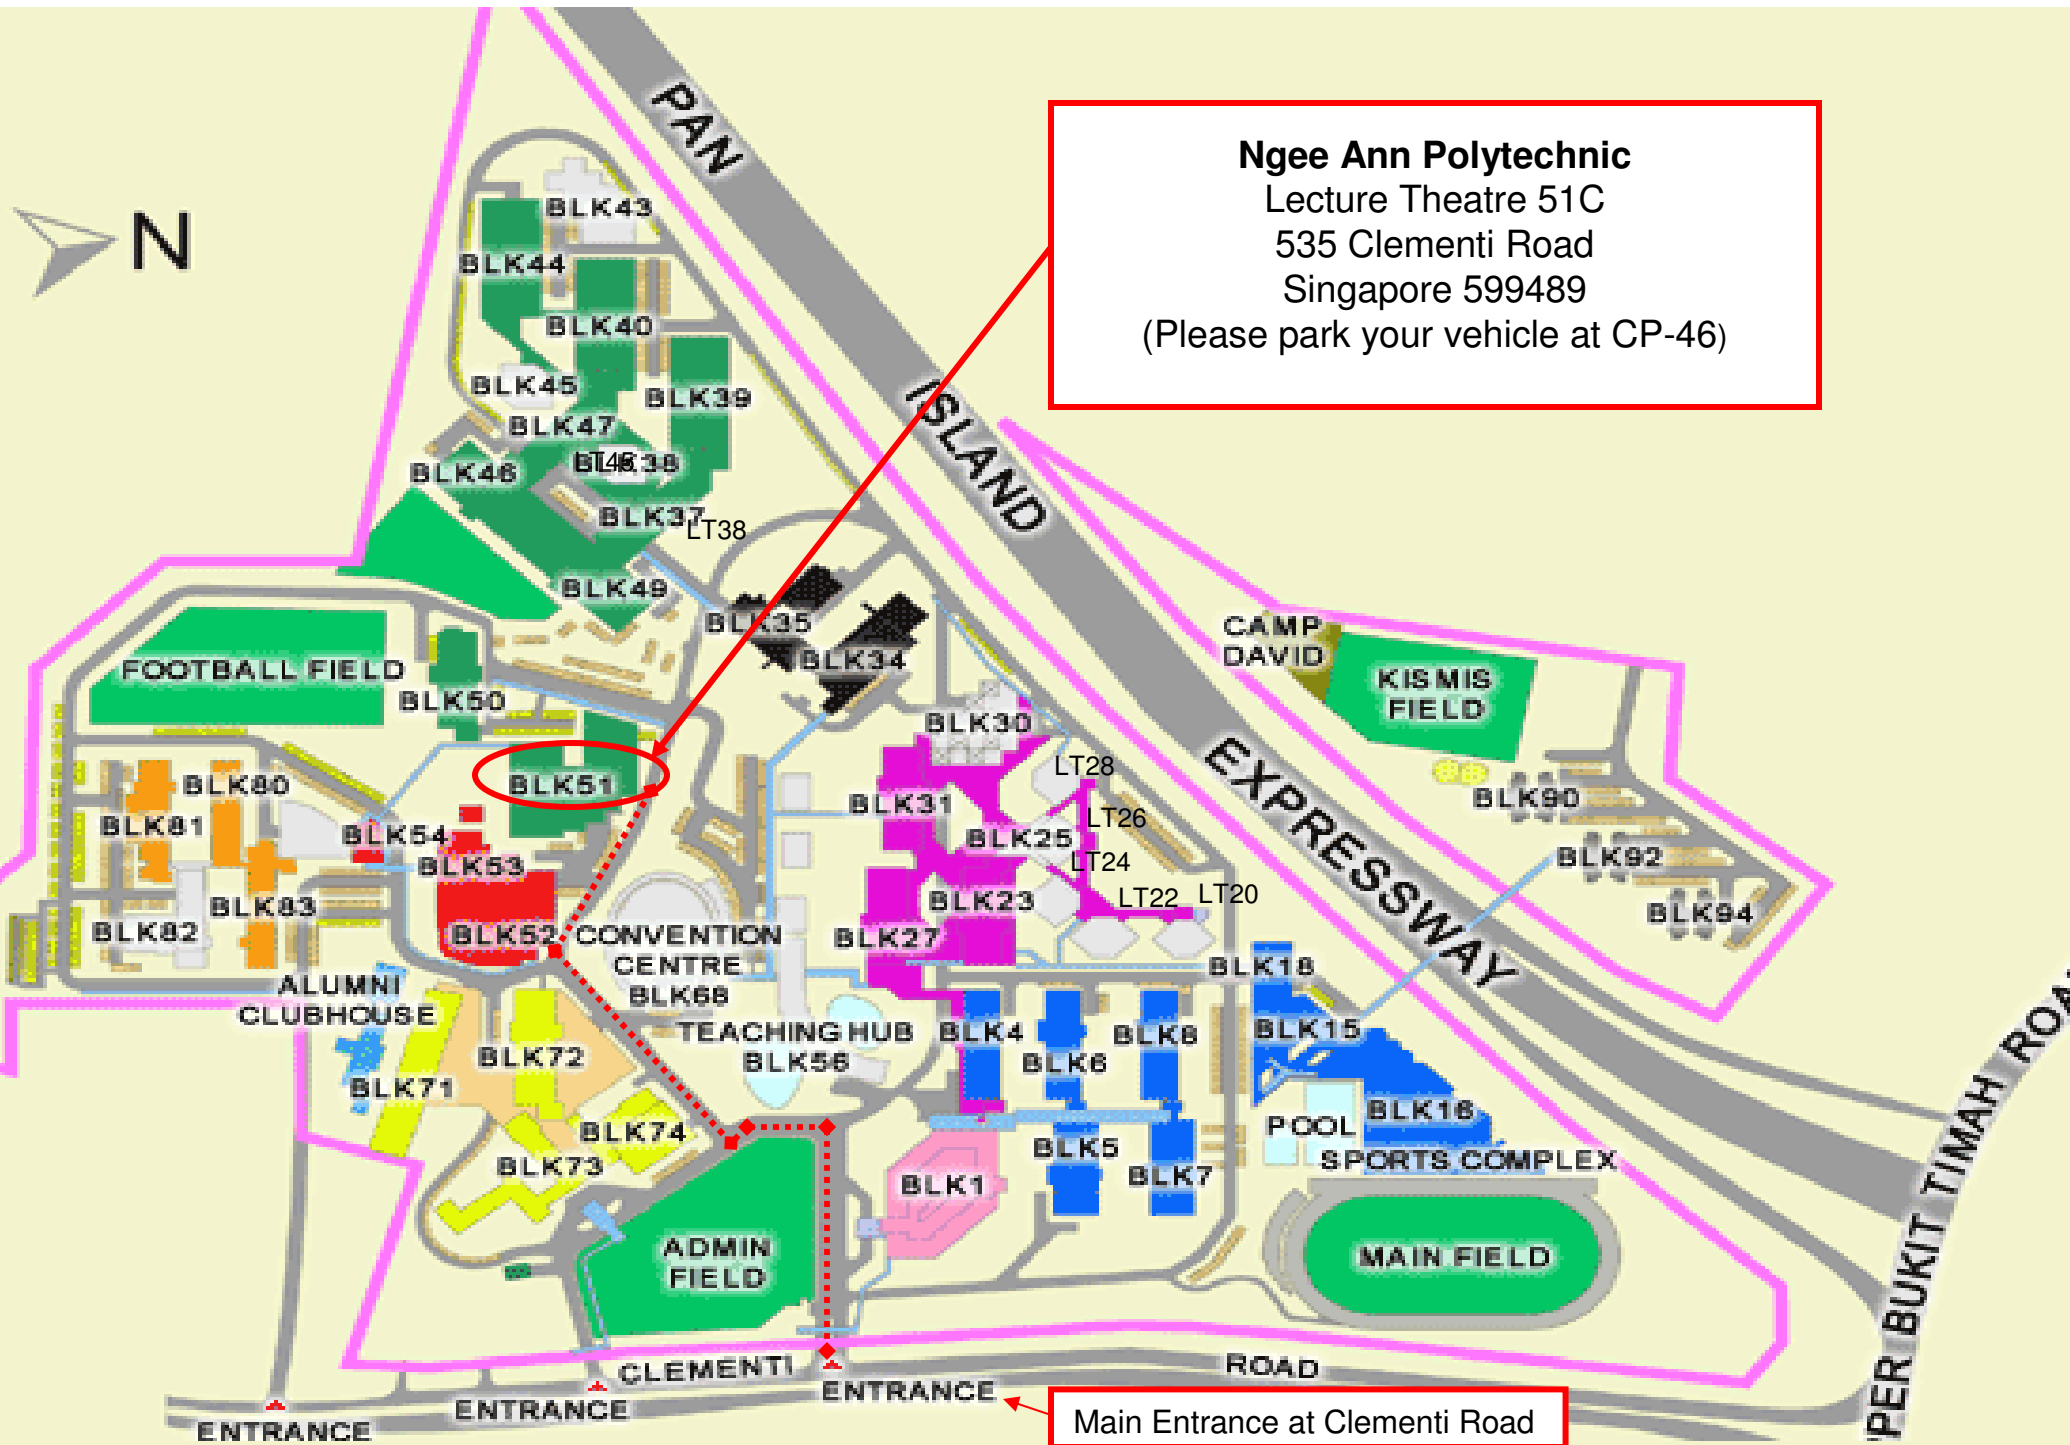

Ngee Ann Polytechnic
Lecture Theatre 51C
535 Clementi Road
Singapore 599489
(Please park your vehicle at CP-46)

Main Entrance at Clementi Road